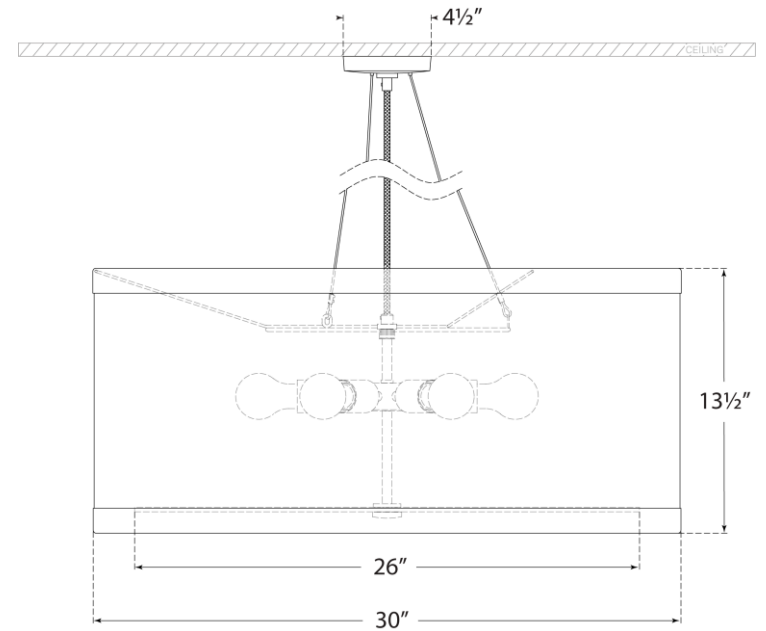

SPEC SHEET

Walker Large Hanging Shade

Item # KS 5079G-L/BL

Designer: kate spade new york

Height: 16.5" - 150"

Fixture Height: 13.5"

Width: 30"

Canopy: 4.5" Round

Finishes: BSL, G, LC

Shade Treatments: L, L/BL, NL

Shade Details: 22" x 22" x 14

Socket: 6 - E26 Keyless

Wattage: 6 - 15 LED A

Note: UL Only

VISUAL COMFORT