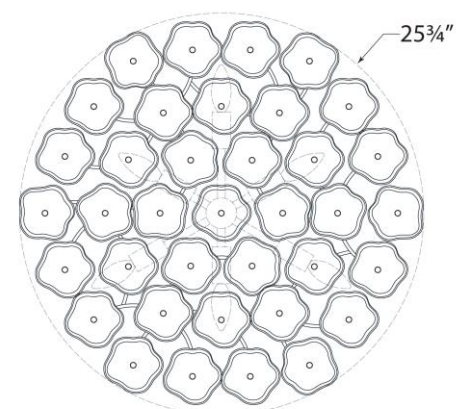

### Leighton Large Flush Mount

Item # KS 4066PN-CRE

Designer: kate spade new york

Height: 6"

Width: 25.75"

Canopy: 12" Round

Finishes: PN, SB

Glass Options: BLS, CRE

Socket: 6 - E12 Candelabra

Wattage: 6 - 6.5 LED B11

Weight: 20 Pounds

Note: UL Only

Side View

Bottom View