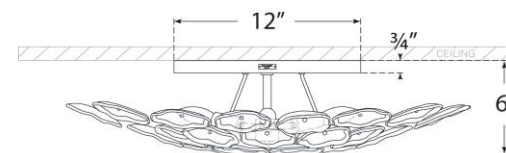

### Leighton Large Flush Mount

Item # KS 4066PN-CRE

Designer: kate spade new york

Height: 6"

Width: 25.75"

Canopy: 12" Round

Finishes: PN, SB

Glass Options: BLS, CRE

Socket: 6 - E12 Candelabra

Wattage: 6 - 6.5 LED B11

Weight: 20 Pounds

Note: UL Only

Side View

Bottom View