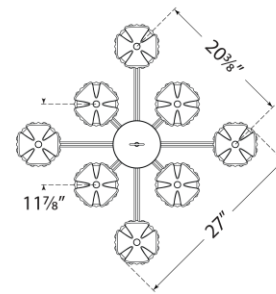

TEAR SHEET

Alberto Medium Two Tier Chandelier

Item # JN 5005ABL

Designer: Julie Neill

Height: 43"

Width: 35.5"

Canopy: 5.5" Round

Finishes: ABL, AGL, BSL, PW

Socket: 8 - E12 Candelabra

Wattage: 8 - 60 G16.5

Weight: 34 Pounds

Note: UL Only

Top View