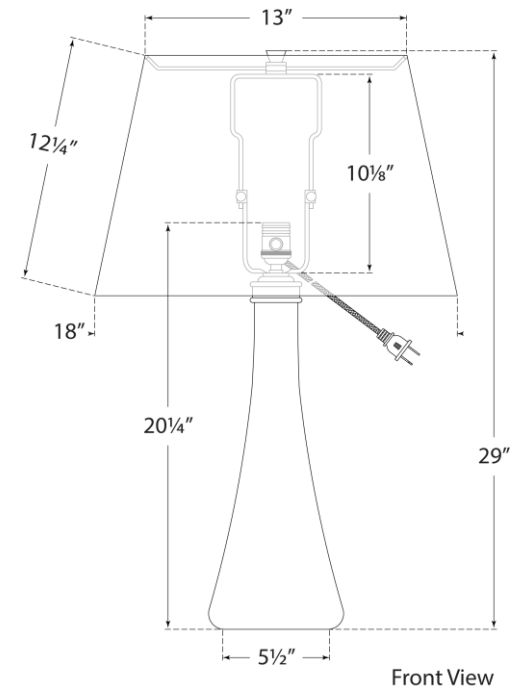

TEAR SHEET

Christa Large Table Lamp

Item # JN 3711AMB-L

Designer: Julie Neill

Height: 29.5"

Width: 18"

Base: 4" x 4.75" Oval

Finishes: AMB, CEB, CER, CGD, WHT

Shade Treatments: L

Shade Details: 13" x 18" x 12.5"

Socket: E26 Dimmer

Wattage: 100 A19

Weight: 14 Pounds

Note: French Wired

Front View