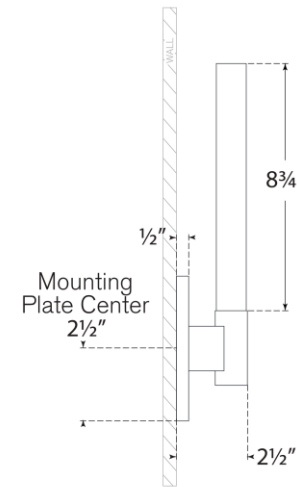

## Mafra Small Sconce

Item # IKF 2362PN-WG

Designer: Ian K. Fowler

Height: 12.75"

Width: 3"

Extension: 2.5"

Backplate: 3" x 5" Rectangle

Finishes: BZ, HAB, PN

Glass Options: WG

Socket: Dedicated LED

Wattage: 6w (500lm)

Note: UL Only | Requires Smaller Jbox

Top View

Side View

Front View