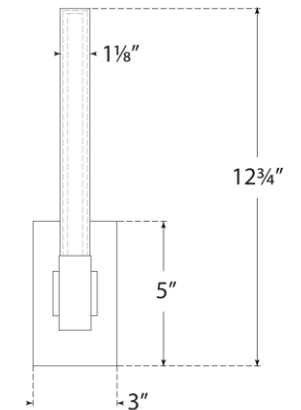

## Mafra Small Sconce

Item # IKF 2362PN-WG

Designer: Ian K. Fowler

Height: 12.75"

Width: 3"

Extension: 2.5"

Backplate: 3" x 5" Rectangle

Finishes: BZ, HAB, PN

Glass Options: WG

Socket: Dedicated LED

Wattage: 6w (500lm)

Note: UL Only | Requires Smaller Jbox

Top View

Side View

Front View