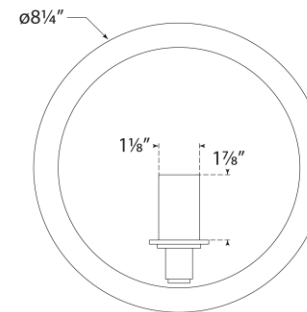

TEAR SHEET

Leeds Small Round Sconce

Item # CS 2605SHG

Designer: Christopher Spitzmiller

Height: 8.25"

Width: 8.25"

Extension: 3.75"

Backplate: 4.5" Round

Finishes: CGD, IVO, OSB, SHG

Socket: E12 Candelabra

Wattage: 40 C11

Weight: 8 Pounds

Note: Reactive Ceramic Glazes Will Vary in Color and Texture

Top View

Front View

Side View