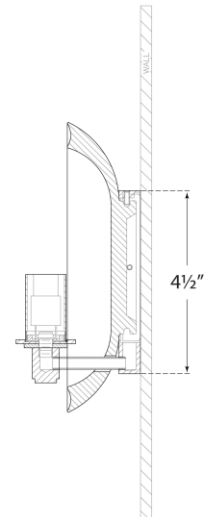

TEAR SHEET

Leeds Small Round Sconce

Item # CS 2605SHG

Designer: Christopher Spitzmiller

Height: 8.25"

Width: 8.25"

Extension: 3.75"

Backplate: 4.5" Round

Finishes: CGD, IVO, OSB, SHG

Socket: E12 Candelabra

Wattage: 40 C11

Weight: 8 Pounds

Note: Reactive Ceramic Glazes Will Vary in Color and Texture

Top View

Front View

Side View