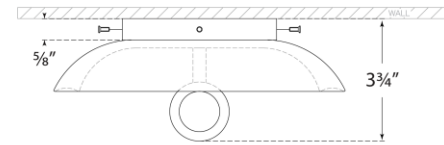

TEAR SHEET

Leeds Small Round Sconce

Item # CS 2605SHG

Designer: Christopher Spitzmiller

Height: 8.25"

Width: 8.25"

Extension: 3.75"

Backplate: 4.5" Round

Finishes: CGD, IVO, OSB, SHG

Socket: E12 Candelabra

Wattage: 40 C11

Weight: 8 Pounds

Note: Reactive Ceramic Glazes Will Vary in Color and Texture

Top View

Front View

Side View