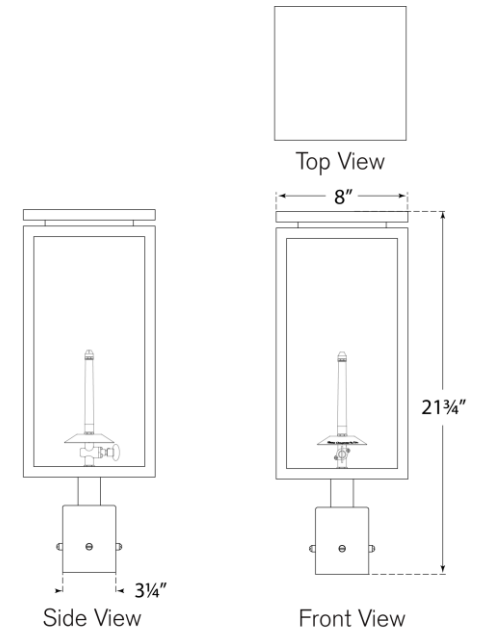

TEAR SHEET

Fresno Medium Gas Post

Item # CHO 7550BLK-CG

Designer: Chapman & Myers

Height: 21.75"

Width: 8"

Finishes: BLK, SC

Glass Options: CG

Gas light fixture supplied with 3/16" copper gas line and 3/16" x 1/4" gas line adaptor