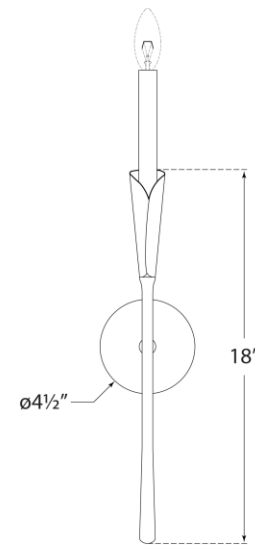

TEAR SHEET

Aiden Tail Sconce

Item # CHD 2505AI

Designer: Chapman & Myers

Height: 22.75"

Width: 4.5"

Extension: 3.5"

Backplate: 4.5" Round

Finishes: AI, GI, PN

Socket: E12 Candelabra

Wattage: 60 C11

Weight: 2 Pounds

Front View

Side View