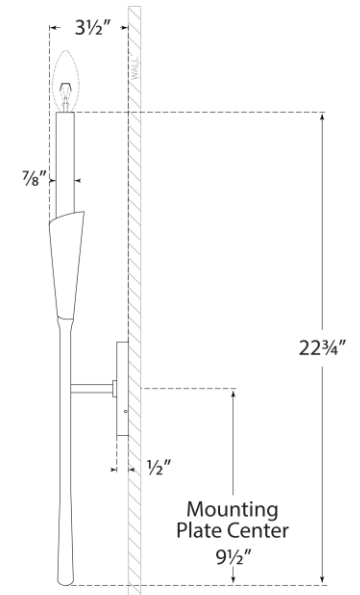

TEAR SHEET

Aiden Tail Sconce

Item # CHD 2505AI

Designer: Chapman & Myers

Height: 22.75"

Width: 4.5"

Extension: 3.5"

Backplate: 4.5" Round

Finishes: AI, GI, PN

Socket: E12 Candelabra

Wattage: 60 C11

Weight: 2 Pounds

Front View

Side View