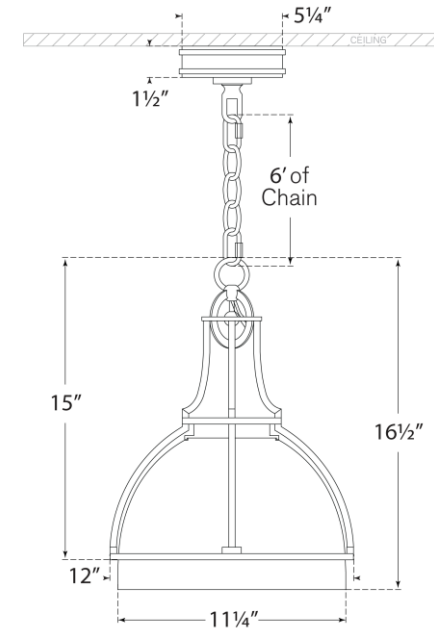

SPEC SHEET

Gracie Medium Dome Pendant

Item # CHC 5481PN-CG

Designer: Chapman & Myers

Height: 16.25"

Width: 12"

Canopy: 5.25" Round

Finishes: AB, AN, BZ, PN

Glass Options: CG, WG

Socket: Dedicated LED

Wattage: 15w (1300lm)

Front View