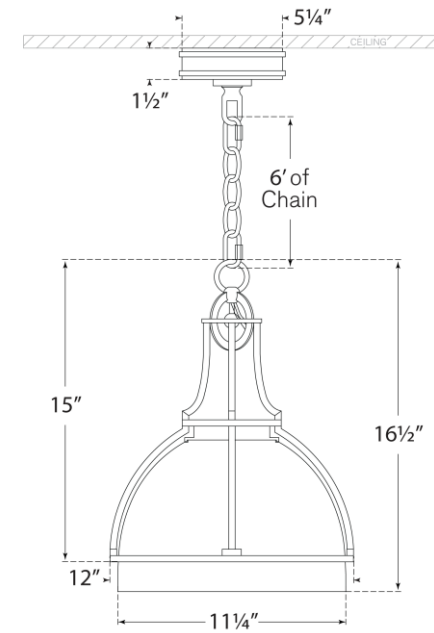

## Gracie Medium Dome Pendant

Item # CHC 5481AN-WG

Designer: Chapman & Myers

Height: 16.25"

Width: 12"

Canopy: 5.25" Round

Finishes: AB, AN, BZ, PN

Glass Options: CG, WG

Socket: Dedicated LED

Wattage: 15w (1300lm)

Front View