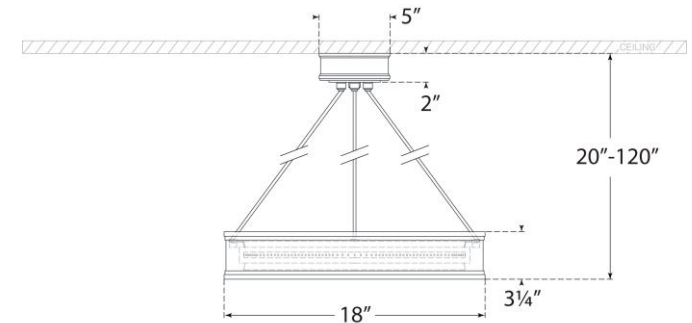

TEAR SHEET

Connery 18" Ring Chandelier

Item # CHC 1612BZ

Designer: Chapman & Myers

Height: 15.5" - 120"

Fixture Height: 3.25"

Width: 18"

Canopy: 4.75" Round

Finishes: AB, BZ, PN, WHT

Socket: Dedicated LED

Wattage: 28w (2100lm)

Weight: 12 Pounds

Note: UL Only

Front View

Bottom View