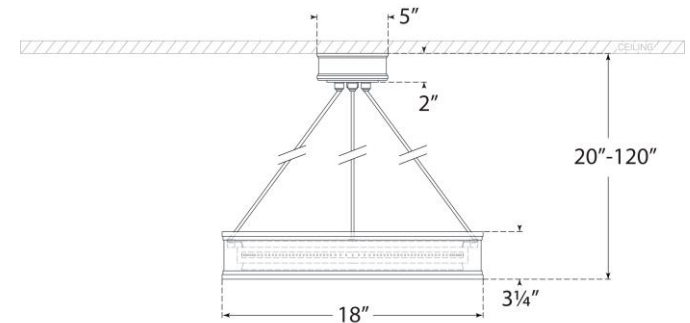

TEAR SHEET

Connery 18" Ring Chandelier

Item # CHC 1612AB

Designer: Chapman & Myers

Height: 15.5" - 120"

Fixture Height: 3.25"

Width: 18"

Canopy: 4.75" Round

Finishes: AB, BZ, PN, WHT

Socket: Dedicated LED

Wattage: 28w (2100lm)

Weight: 12 Pounds

Note: UL Only

Front View

Bottom View