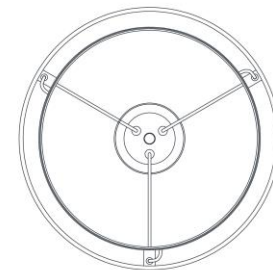

TEAR SHEET

Connery 18" Ring Chandelier

Item # CHC 1612AB

Designer: Chapman & Myers

Height: 15.5" - 120"

Fixture Height: 3.25"

Width: 18"

Canopy: 4.75" Round

Finishes: AB, BZ, PN, WHT

Socket: Dedicated LED

Wattage: 28w (2100lm)

Weight: 12 Pounds

Note: UL Only

Front View

Bottom View