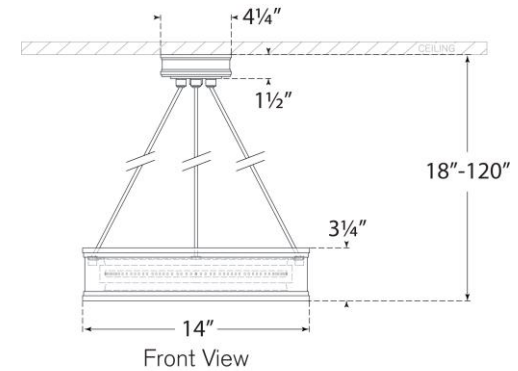

TEAR SHEET

Connery 14" Ring Pendant

Item # CHC 1611PN

Designer: Chapman & Myers

Height: 15" - 120"

Fixture Height: 3.25"

Width: 14"

Canopy: 4.25" Round

Finishes: AB, BZ, PN, WHT

Socket: Dedicated LED

Wattage: 23w (1750lm)

Weight: 10 Pounds

Note: UL Only

Bottom View