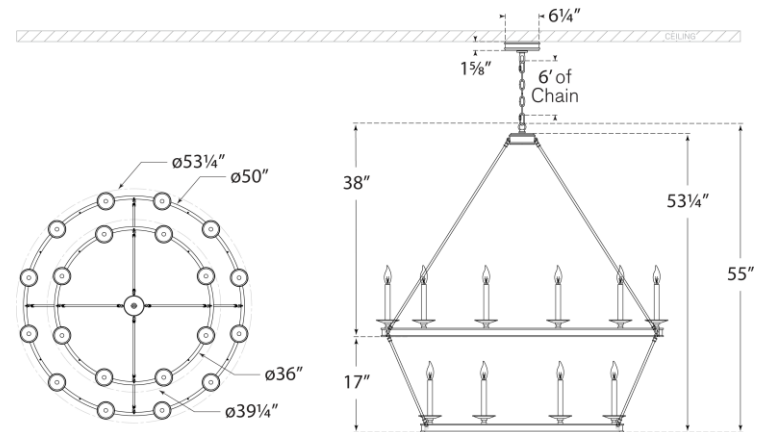

## Launceton Grande Two Tiered Chandelier

Item # CHC 1608BZ

Designer: Chapman & Myers

Height: 55"

Width: 53.25"

Canopy: 6" Round

Finishes: AB, BZ, PN

Socket: 20 - E12 Candelabra

Wattage: 20 - 40 C

Note: Special Installation Required

Top View

Front View