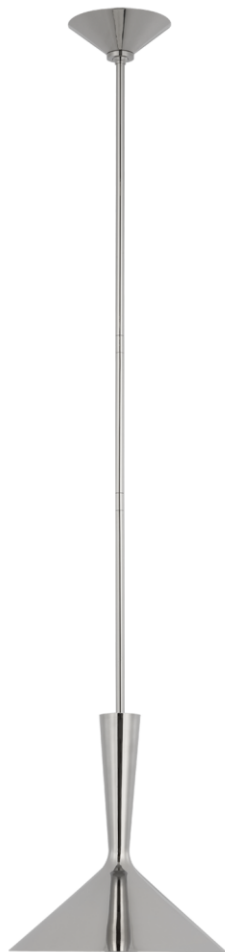

# TEAR SHEET

## Rosetta Medium Pendant

Item # ARN 5540PN

Designer: AERIN

O/A Height: 56.75"

Fixture Height: 13"

Min. Custom Height: 15.5"

Width: 12"

Canopy: 6" Round

Finishes: BLK/BZ, BLK/HAB, BLK/PN, HAB, PN, WHT/BZ, WHT/HAB, WHT/PN

Socket: E26 Keyless

Wattage: 15 LED A19

Note: UL Only