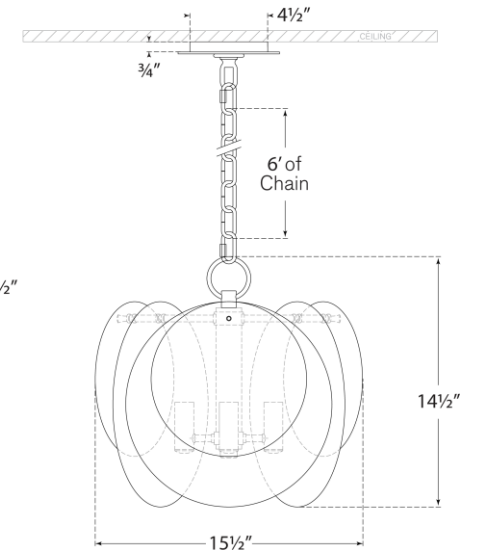

SPEC SHEET

Loire Petite Chandelier

Item # ARN 5453PN-WSG

Designer: AERIN

Height: 14.5"

Width: 15.5"

Canopy: 4.5" Round

Finishes: G, PN

Glass Options: WSG

Socket: 3 - E12 Candelabra

Wattage: 3 - 40 C

Top View

Front View