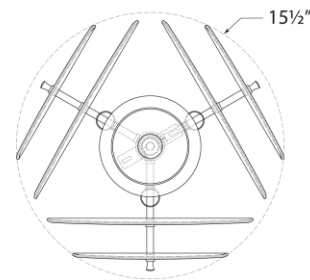

SPEC SHEET

Loire Petite Chandelier

Item # ARN 5453PN-WSG

Designer: AERIN

Height: 14.5"

Width: 15.5"

Canopy: 4.5" Round

Finishes: G, PN

Glass Options: WSG

Socket: 3 - E12 Candelabra

Wattage: 3 - 40 C

Top View

Front View