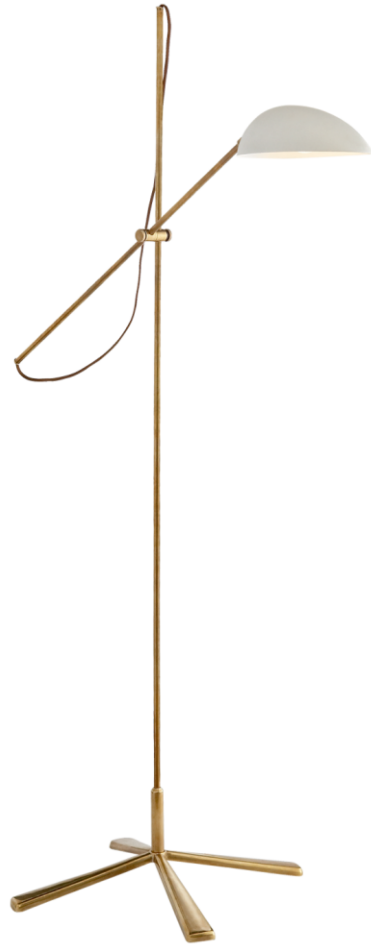

TEAR SHEET

Graphic Floor Lamp

Item # ARN 1501HAB-WHT

Designer: AERIN

Height: 67"

Width: 44"

Base: 23" Round

Finishes: HAB

Shade Treatments: BLK, WHT

Socket: E26 Keyless w/ Foot Switch

Wattage: 60 A19

Weight: 11 Pounds