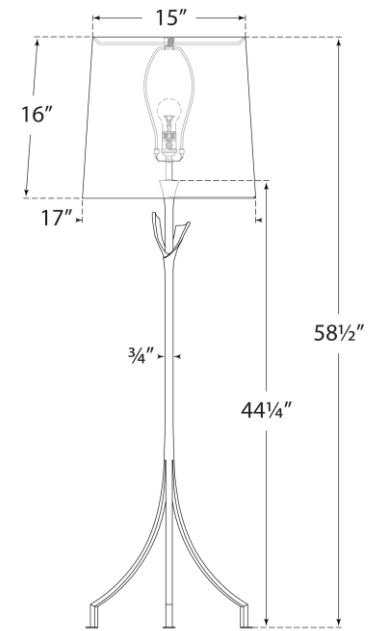

TEAR SHEET

Fliana Floor Lamp

Item # ARN 1080PW-L

Designer: AERIN

Height: 58.5"

Width: 18"

Base: 18" Round

Finishes: AI, G, PW

Shade Treatments: L

Shade Details: 15" x 17" x 16"

Socket: E26 Dimmer

Wattage: 100 A19

Weight: 12 Pounds

Top View

Front View