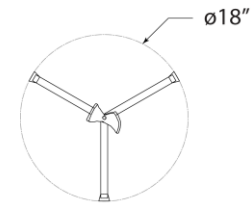

TEAR SHEET

Fliana Floor Lamp

Item # ARN 1080PW-L

Designer: AERIN

Height: 58.5"

Width: 18"

Base: 18" Round

Finishes: AI, G, PW

Shade Treatments: L

Shade Details: 15" x 17" x 16"

Socket: E26 Dimmer

Wattage: 100 A19

Weight: 12 Pounds

Top View

Front View