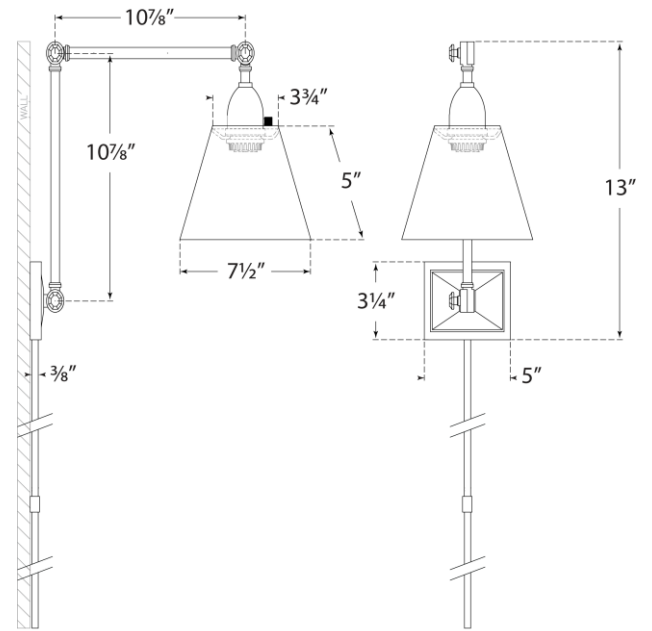

## Jane Double Library Wall Light

Item # AH 2330HAB-L

Designer: Alexa Hampton

Height: 10.5" - 13"

Width: 7.5"

Extension: 14.75" - 30"

Backplate: 3.25" x 4.75" Rectangle

Finishes: AN, GM, HAB, PN

Shade Treatments: L

Shade Details: 3.75" x 7.5" x 5"

Socket: E26 On-Off

Wattage: 40 A19

Weight: 6 Pounds

Note: Cord Cover Included

Side View

Front View