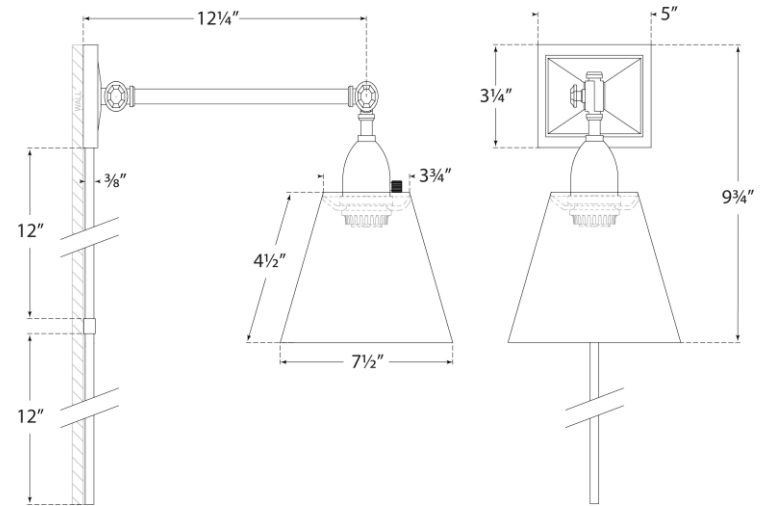

## Jane Single Library Wall Light

Item # AH 2325HAB-L

Designer: Alexa Hampton

Height: 8.75" - 9.75"

Width: 7.5"

Extension: 14.75" - 17.75"

Backplate: 3.25" x 4.75" Rectangle

Finishes: AN, GM, HAB, PN

Shade Treatments: L

Shade Details: 3.75" x 7.5" x 5"

Socket: E26 On-Off

Wattage: 40 A19

Weight: 4 Pounds

Note: Cord Cover Included

Side View

Front View