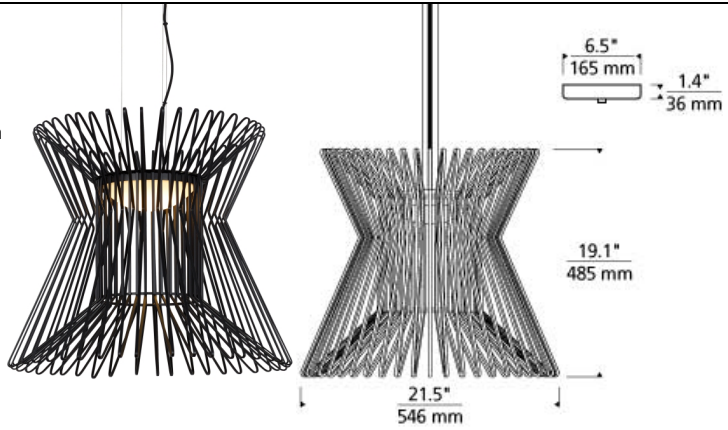

## Syrma Pendant LED T20

### DESCRIPTION

The modern Syrma LED pendant light from Tech Lighting features dozens of machined metal rods which are painstakingly fastened at perfectly spaced intervals to form an incredible multidimensional shade. This pendant is available in a scalable 19 inch height and a modest 21 inch width allowing light to illuminate smoothly through the diffused LED light source. The Syrma is ideal for kitchen island lighting, dining room lighting, home office lighting, entry lighting or even commercial conference room lighting. Inspired by mid-century modern design, the Syrma is offered in your choice of Matte Black or Satin Gold finishes and includes a coordinating cloth-covered cord and ceiling canopy. Includes 17 watt, 461.3 total delivered lumen, 3000K LED module. Dimmable with low-voltage electronic or 0-10v 120-277V universal dimmer. Matte Black finish provided with twelve feet of field-cuttable black cloth cord. Satin Gold finish ships with twelve feet of field-cuttable cord.

### INSTALLATION

This product can mount to either a 4" square electrical box with round plaster ring or an octagon electrical box.