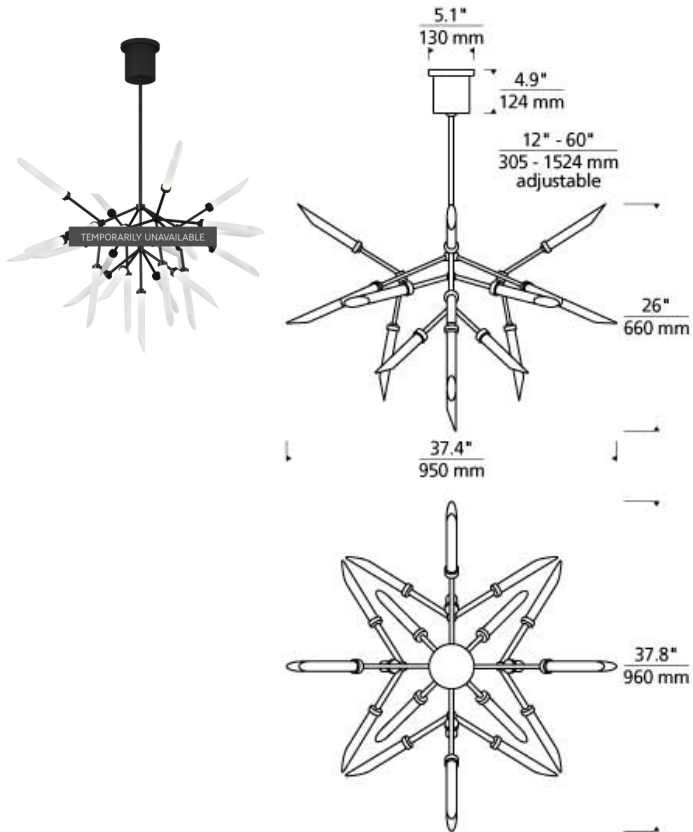

Spur Chandelier

LED T20

DESCRIPTION

The Spur LED chandelier from Tech Lighting is a wholly modern interpretation of classic multi-arm chandelier, five arms each feature a cluster of five glass spurs dramatically extending in opposing directions. Whether you select the warm Aged Brass finish or the sleek Satin Nickel finish, each chandelier features twenty five individual frosted glass spurs which accent the LED light sources for an unmistakable high-end look. With its medium scale and plentiful, fully dimmable LED light output, the Spur chandelier is an incredible choice for making an impactful statement as dining room lighting, kitchen island lighting, living room lighting or foyer lighting. If you have something larger in mind, be sure to check out the Spur Grande chandelier also available from Tech Lighting. Includes (25) 2.6 watt, 91 delivered lumen (2285 total delivered lumens), 2700K, LED modules. Fixture provided with 36 inches of variable rigid stems (includes one 12 inch & two 24 inch stems) in coordinating finish. Dimmable with most LED compatible ELV dimmers. Can be installed on a sloped ceiling up to 45°.

INSTALLATION

This product can mount to either a 4" square electrical box with round plaster ring or an octagon electrical box.

WEIGHT

12-12lb / 5.44-5.44kg ±

frost/aged brass frost/satin nickel frost/matte black

ORDERING INFORMATION

700SPR	COLOR	FINISH	LAMP
F	FROST	R AGED BRASS B MATTE BLACK S SATIN NICKEL	-LED927 LED 90 CRI 2700K 120V

700 SPR _____

FIXTURE TYPE: _____

JOB NAME: _____

NOTES: _____