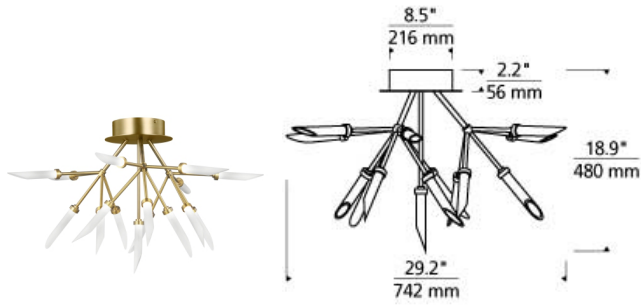

Spur Ceiling LED T20

DESCRIPTION

The Spur ceiling mount by Tech Lighting is a smaller rendition of the grand chandelier. Three arms extend from the ceiling with clusters of five frosted glass spurs illuminated by a compact, diffused LED light source. Offered with energy efficient integrated LED in three distinct finishes, the Spur Ceiling Mount is a design-forward solution to your dining room, living room, bedroom and hallway. Complete your modern look with the Mara wall sconce, pendant and chandelier for full room coordination. Lamping options are compatible with most dimmers. Refer to Dimming Chart for more information. Includes 120-277 volt universal 41.6 watts, 3001.4 total delivered lumens, 2700K LED module. Dimmable with most LED compatible 0-10V dimmers. Ceiling mount only.

INSTALLATION

This product can mount to either a 4" square electrical box with round plaster ring or an octagonal electrical box (not included).

WEIGHT

9.5-9.5lb / 4.31-4.31kg ±

frost/aged brass frost/satin nickel frost/matte black