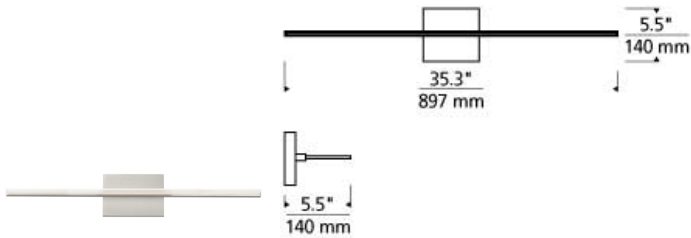

Span 36 Bath LED T20

DESCRIPTION

The Span wall and bath fixture by Tech Lighting is ultra-thin and ultra-contemporary with its streamlined light bar and minimalist design. This sleek bath bar is made possible through the use of integrated edge-lit LED technology. What appears to be a simple plate of frosted acrylic when off, is magically illuminated across the entire surface once turned on giving the appearance of light coming out of thin air. Each Span bath fixture can be mounted horizontally above a mirror or mounted vertically flanking a mirror as a wall sconce. Three length options allow this bath light to be adapted to powder room lighting as well as master bathroom lighting and each are fully dimmable to help create the desired ambiance in your special space. For a list of compatible dimmers please refer to dimming chart for more information. Includes 39 watt, 1274.7 total delivered lumens, 3000K LED module. Dimmable with most LED compatible ELV or Triac dimmers. 277V compatible with 0-10V dimmer. Mounts horizontally or vertically. Direct or Direct/Indirect (50/50) light distribution options.

WEIGHT

2.93-2.93lb / 1.33-1.33kg ±

chrome

satin nickel

ORDERING INFORMATION

700BCSPAN	SHAPE OR SIZE	LENGTH (A)	FINISH	LAMP
A	DIRECT	3 36"	C CHROME	-LED930 LED 90 CRI 3000K 120V
B	DIRECT/INDIRECT		S SATIN NICKEL	-LED930-277 LED 90 CRI 3000K 277V