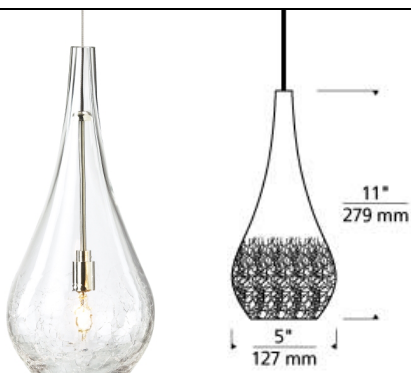

Seguro Pendant T20

DESCRIPTION

Beautifully colored transparent glass with a unique crackle texture on the lower third of the bulb. The Seguro Glass pendant has a delicate teardrop shape that gradually illuminates throughout the glass. Great when installed in multiples for creating an elegant design. Offered in two beautifully textured glass finishes, Clear and Smoke. Pendant is 5" diameter and 11" high. Includes (1) 35 watt low-voltage GY6.35 base Xenon bi-pin lamp and 6' of field-cutable suspension cable. For use with 24 volt transformer, add suffix -24 to item number.

ACCESSORIES & OPTICAL CONTROLS

Fusion Jack Swag Hook

WEIGHT

3.5-4lb / 1.59-1.81kg ±