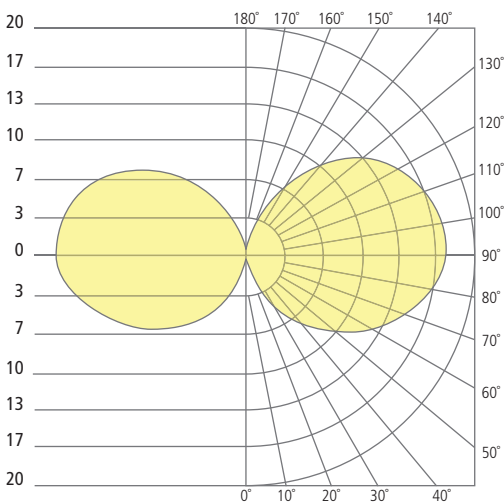

*REQUIRES 12V REMOTE TRANSFORMER

PHOTOMETRICS*

*For latest photometrics, please visit www.techlighting.com/OUTDOOR

REVEL PATH

- Total Lumen Output: 122.1
- Total Power: 17.6
- Luminaire Efficacy: 6.9
- Color Temp: 3000K
- CRI: 80+
- BUG Rating: B0-U2-G0