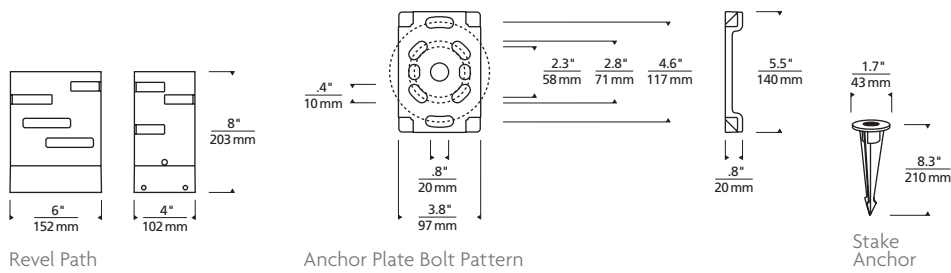

PHOTOMETRICS*

*For latest photometrics, please visit www.techlighting.com/OUTDOOR

REVEL PATH

- Total Lumen Output: 122.1
- Total Power: 17.6
- Luminaire Efficacy: 6.9
- Color Temp: 3000K
- CRI: 80+
- BUG Rating: B0-U2-G0