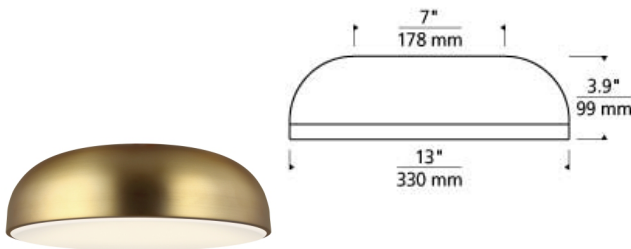

# Kosa 13 Ceiling LED T20

## DESCRIPTION

Kosa by Tech Lighting is lighting designed to project modern simplicity. This dome-shaped flush mount illuminates a smooth wash of light through an LED diffuser and generously fills the surface below. Offered as a 13 inch diameter flush mount in three modern finishes, the Kosa is a great compliment to any room or hallway setting. Shipped with your choice of LED lamping for your convenience. Lamping options are compatible with most dimmers. Refer to Dimming Chart for more information. Includes 120 volt 25.6 total watts, 1395.7 delivered lumens, 3000K LED module. Dimmable with most LED compatible ELV and TRIAC dimmers. 277V compatible with 0-10V dimmers. Ceiling mount only.

## WEIGHT

4.5-4.5lb / 2.04-2.04kg ±

aged brass      polished nickel      matte white