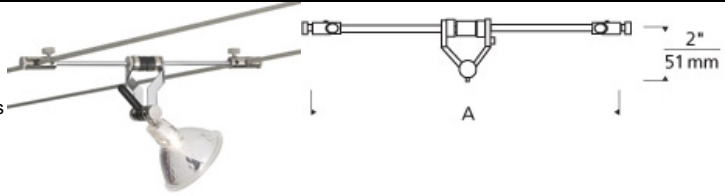

LOW-VOLTAGE HEADS

K-Pivot Head

DESCRIPTION

Head swivels 220°, 2" to 8" versions pivot on horizontal axis, 1" version pivots on vertical axis only. Low-voltage, MR16 lamp of up to 75 watts (not included). For Kable Lite system only. Works with SORAA.

WEIGHT

0.1-0.15lb / 0.05-0.07kg ±

ORDERING INFORMATION

700KPIV CABLE SEPARATION	FINISH
01 1"	C CHROME
02 2"	S SATIN NICKEL
03 3.5"	
05 5.5"	
08 8"	

TECH LIGHTING®

7400 Linder Avenue T 847.410.4400
Skokie, Illinois 60077 F 847.410.4500