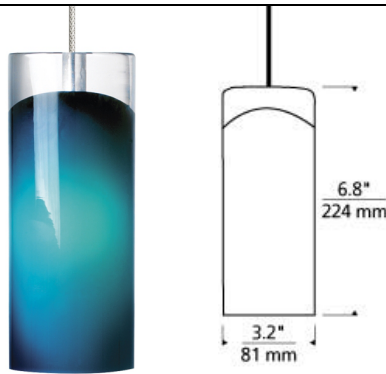

Horizon Pendant LED SORAA T20

DESCRIPTION

The Horizon Pendant light from Tech Lighting is inspired by the beauty of slow-moving lava flow. This mouth-blown pendant features rich colors and a deep clear draw at the top creating stunning visual appeal. The Horizon is available in two modern colors, Opal and Steel Blue, each color option further enhances the beauty of this naturally inspired fixture. Horizon scales at 8" in length and 3.2" in width making it ideal for bedroom lighting, home office lighting and kitchen island task lighting. Available lamping options include energy efficient LED, Xenon and Halogen. all lamping options are fully-dimmable to create the desired ambiance in your special space. Includes (1) 50 watt low-voltage GY6.35 base Xenon bi-pin lamp or 8 watt replaceable 500 lumen 90 CRI 3000K LED SORAA® module and 6' of field-cutttable suspension cable. For use with 24 volt transformer, add suffix "-24" to item number (LED lamp option is not compatible with 24 volt transformers). Works with SORAA.

ACCESSORIES & OPTICAL CONTROLS

SORAA® LED Bi-Pin Replacement Pendant Module LBL

WEIGHT

2-2.5lb / 0.91-1.13kg ±

blue

frost

ORDERING INFORMATION

700	SYSTEM	HRZ	COLOR	FINISH	LAMP
FJ	FREEJACK		U BLUE	S SATIN NICKEL	12 VOLT XENON (T20)
MP	MONOPOINT		F FROST		-LEDS930
MO	MONORAIL				-LEDS930 12 VOLT LED 90 CRI 3000K (T20/T24)
MO2	TWO-CIRCUIT MONORAIL				-24 24 VOLT HALOGEN

MPT mount includes 4" Round Flush Canopy.

Tech Lighting, L.L.C.

700 ____ HRZ ____

FIXTURE TYPE: _____

JOB NAME: _____

NOTES: _____

©2018 Tech Lighting, L.L.C. All Rights Reserved. The "Tech Lighting" graphic is a registered trademark of Tech Lighting, L.L.C. Tech Lighting reserves the right to change specifications for product improvements without notification.