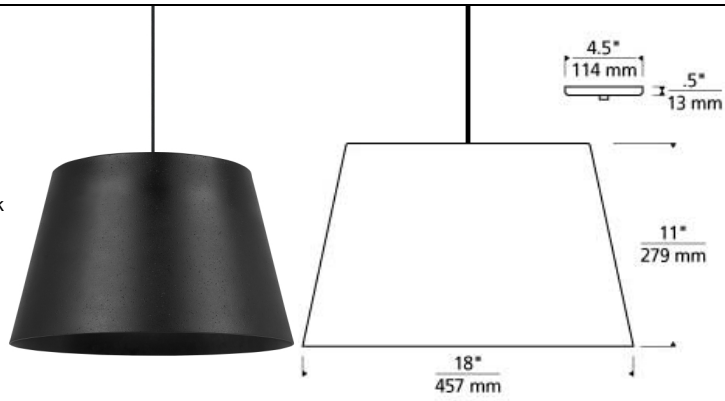

LINE - VOLTAGE PENDANTS / SUSPENSION

Henley Pendant LED T20

DESCRIPTION

The Henley pendant from Tech Lighting lures the eye with its uniquely imperfect metal spun shade. This contemporary pendant features a rough cast texture finish and neutral style making it perfect for commercial and residential applications alike. Scaling at 11" long and 18" wide the Henley pendant is ideal for home office lighting, dining room lighting and foyer lighting. Contemporary hardware finishes include textured black and textured white. Available lamping options include energy efficient LED or no-lamp, leaving you the option to light this fixture with your preferred lamping. Both incandescent and LED lamp options are fully dimmable to create the desired ambiance in your unique space. Rated for (1) 120 volt, 75 watt medium base E26 lamp with white globe diffuser (Lamp Not Included). LED version includes 120 volt 19 watt, 1680 delivered lumen, 2700K, medium base LED A21 lamp with white globe diffuser. Fixture provided with six feet of field-cutttable cloth cord. Dimmable with most LED compatible ELV and TRIAC dimmers.

INSTALLATION

This product can mount to either a 4" square electrical box with round plaster ring or an octagonal electrical box (not included).

WEIGHT

4.5-5lb / 2.04-2.27kg ±

textured black / black textured white / white