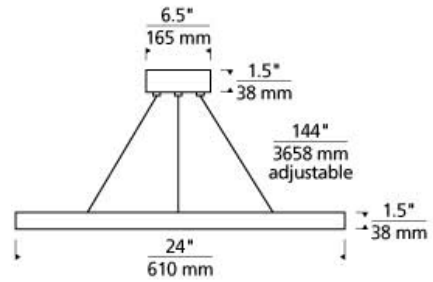

Fiama 24 Suspension LED T20

DESCRIPTION

The Fiama chandelier by Tech Lighting is a transitional style chandelier but with an entirely modern twist. At its most unadulterated form the Fiama is a slender metal ring that houses gently diffused upward and downward firing LEDs, providing functional light with an ultra-chic aesthetic. This modern work of art is available in two distinct sizes, 24" and 30" in diameter making it ideal for a wide range of lighting applications such as dining room lighting, foyer lighting and a host of commercial lighting applications. The Fiama pendant light ships with a fully dimmable integrated LED lamp. Includes 48 watt, 3685.3 delivered lumen, 90 CRI, 3000K LED module. Dimmable with most LED compatible ELV, TRIAC and 0-10V dimmers. Fixture provided with twelve feet of field-cuttable cable to match finish selection.

INSTALLATION

This product can mount to either a 4" square electrical box with round plaster ring or an octagonal electrical box (not included).

WEIGHT

5-6lb / 2.27-2.72kg ±

24" black

24" satin nickel

24" white

ORDERING INFORMATION

700FIA	SHAPE OR SIZE	FINISH	LAMP
24	24" DIAMETER	B BLACK S SATIN NICKEL W WHITE	-LED930 LED 90 CRI 3000K 120V-277V UNV

TECH LIGHTING®

7400 Linder Avenue
Skokie, Illinois 60077

T 847.410.4400
F 847.410.4500