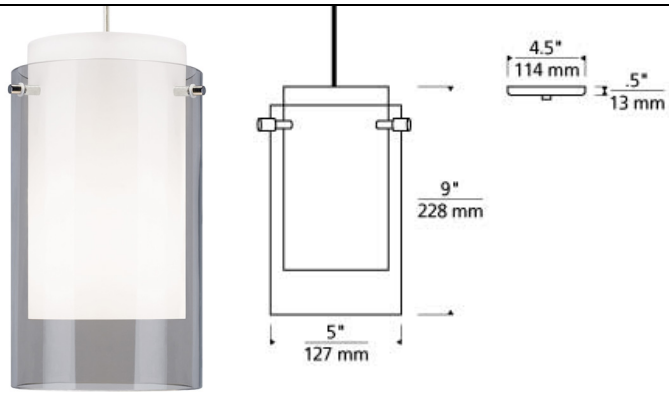

LINE - VOLTAGE PENDANTS / SUSPENSION

Echo Large Pendant LED T20

DESCRIPTION

The Echo pendant light by Tech Lighting is a timeless contemporary glass cylinder pendant. The modern silhouette of this pendant surrounds an inner white glass cylinder to echo with a pop of color while softly diffusing the light within. With five available on trend color options and high quality metal finishes the Mini Echo creates an exciting yet sophisticated look and feel to any space. This mid-sized Echo scales at 9" in diameter and 5" in width this pendant is ideal for home office lighting, bath lighting flanking a vanity or even bedroom lighting flanking bedside tables. The Echo is fully dimmable allowing you the ability to customize the light tones to your desired ambiance. Rated for (1) 75 watt, E26 medium base (lamp not included). LED A19 9.5w, 800 delivered lumens, 90 CRI 2700K. Fixture is provided with six feet of field-cutable cable. Dimmable with most LED compatible ELV and TRIAC dimmers.

steel blue

INSTALLATION

This product can mount to either a 4" square electrical box with round plaster ring or an octagon electrical box.

ACCESSORIES & OPTICAL CONTROLS

Line-voltage Swag Hook

WEIGHT

2.5-3lb / 1.13-1.36kg ±