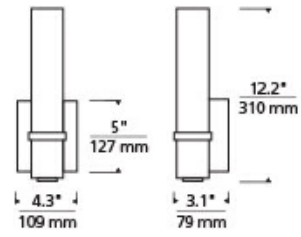

ORDERING INFORMATION

700BCMLN	SHAPE OR SIZE	COLOR	FINISH	LAMP
	13 13" SMALL	W WHITE GLASS	C CHROME NB NATURAL BRASS B NIGHTSHADE BLACK S SATIN NICKEL	-LED930 LED 90 CRI 3000K 120V -LED930-277 LED 90 CRI 3000K 277V

700BCMLN _____

JOB NAME _____

NOTES _____

MILAN 13 BATH

SPECIFICATIONS

HARDWARE MATERIAL	Steel Or Brass
SHADE MATERIAL	Glass
NET WEIGHT	2 lbs
HEIGHT	12.2in
WIDTH	3.1in
LENGTH	4.3in
WET LISTED	
DAMP LISTED	Yes
DRY LISTED	
GENERAL LISTING	ETL Listed
INCLUDES	

LAMPING SPECIFICATIONS

	LED LAMP	INTEGRATED LED	NON LED	NO LAMP
DELIVERED LUMENS		823		
WATTS		10		
MAX WATTAGE PER BULB		10W		
INPUT VOLTAGE		120V 277V		
DIMMING TYPE*		White Glass : ELV, TRIAC White Glass : 0-10V		
CCT		3000K		
CRI		90 CRI		
LED LIFETIME		>50000		
AVERAGE BULB HOURS				
FIELD SERVICEABLE LED				
LAMP BASE		Integrated LED		
LAMP SHAPE		Integrated LED		
LAMP INCLUDED?		Y		
WARRANTY**		5 Years		