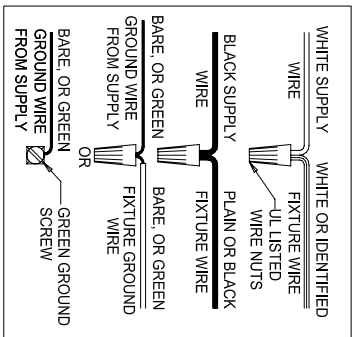

SALVO'S HOME STORE LIGHTING

9-960-1