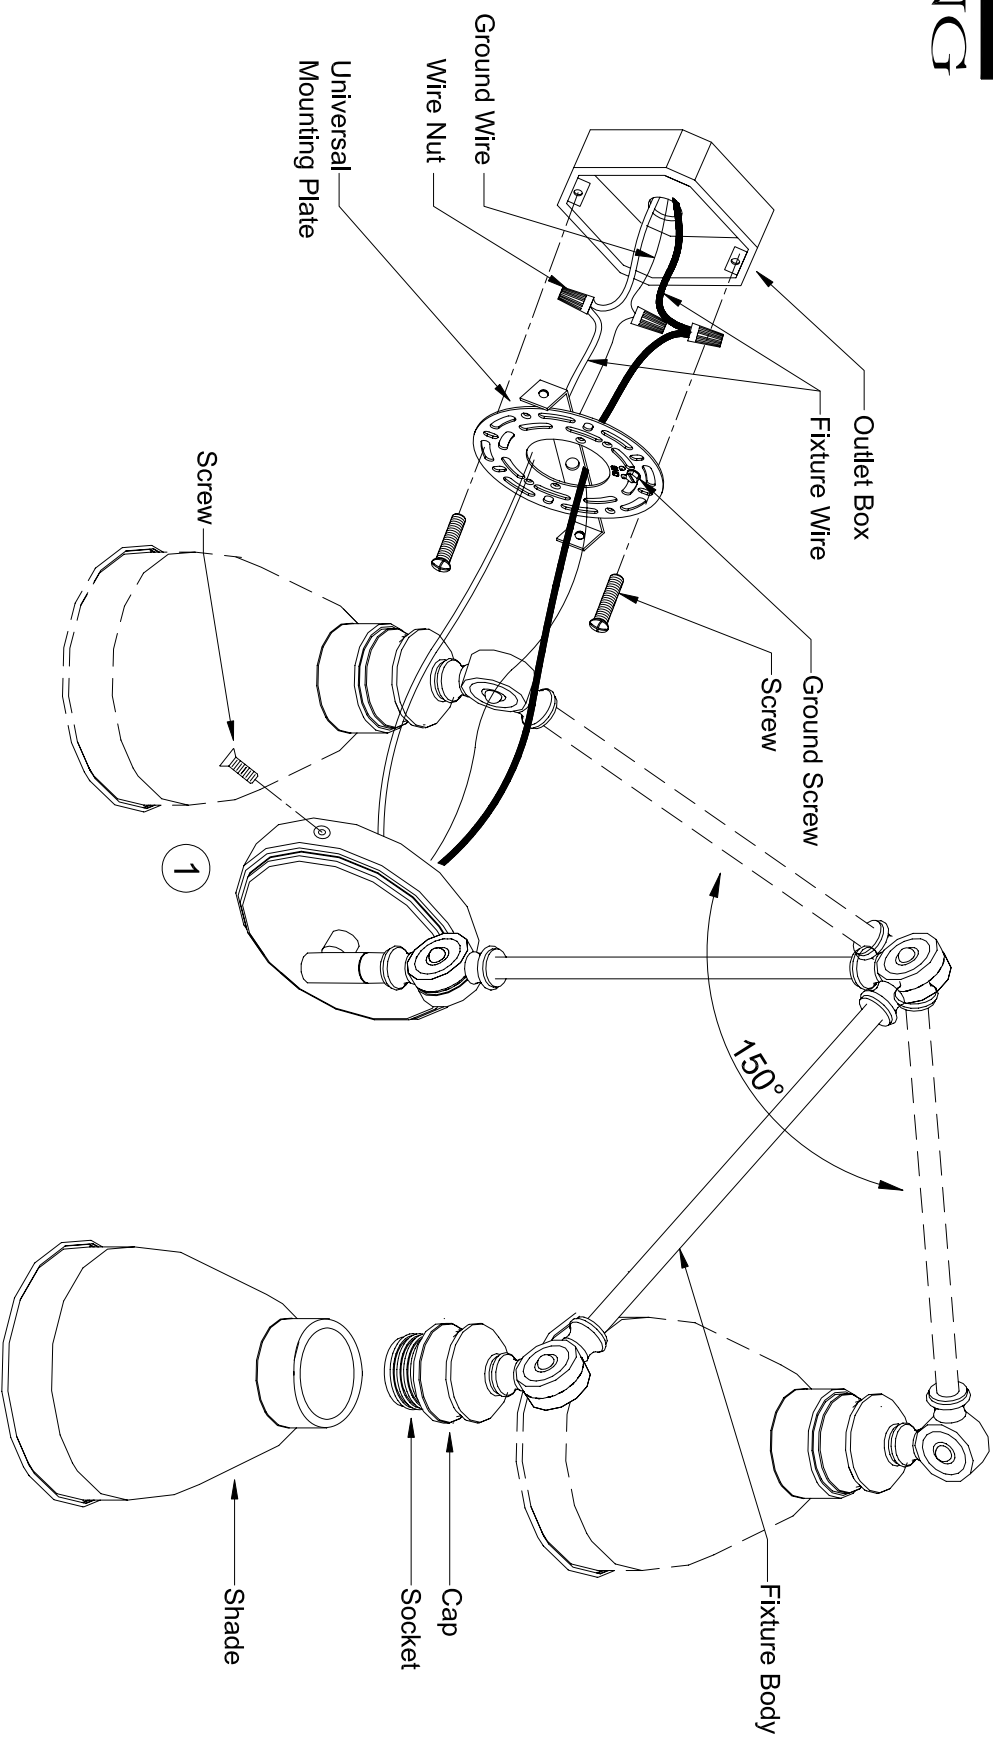

SALVO'S HOME STORE LIGHTING

9-960-1