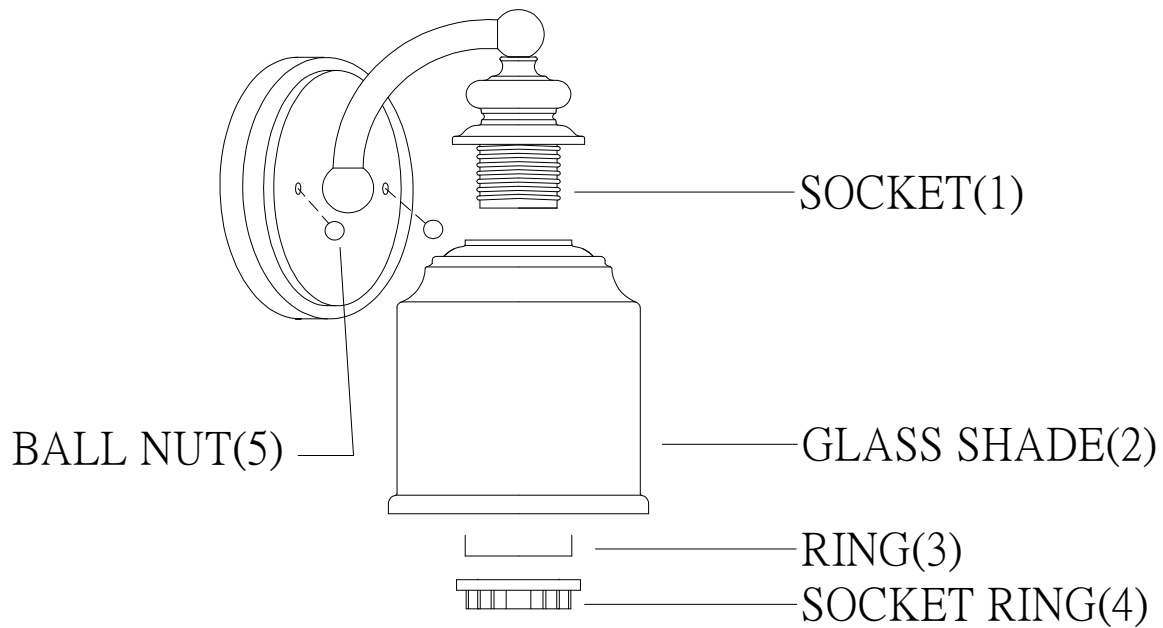

LIGHTING

ITEM NO: 9-6836-1-11
9-6836-1-13
9-6836-1-322
9-6836-1-SN

INSTALLATION INSTRUCTIONS

1. Carefully remove the fixture out of the carton, and check that all parts are included referring to the above illustration. Make sure not to misplace any parts that are needed for the installation;
2. Put the glass shade(2) and ring(3) onto socket(1), and secure it with socket ring(4);
3. The fixture is assembled!