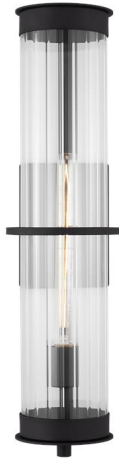

GENERATION LIGHTING

8826701-12: Extra Large One Light Outdoor Wall Lantern

Collection: Alcona

UPC #: 785652125669

Finish: Black (12)

Dimensions:

Width: 6 1/8"

Extends: 7 3/8"

Height: 24"

Wire: 6 1/2" (color/Black/White)

Mounting Proc.: Screw(s)

Connection: Mounted To Box

Bulbs:

1 - Medium T10 60w Max. 120v - Not included

Features:

- Easily converts to LED with optional replacement lamps
- Meets Title 24 energy efficiency standards
- Title 24 compliant if used with Joint Appendix (JA8) approved light bulbs listed in the California Energy Commission Appliance database.

Material List:

1 Body - Aluminum - Black

Safety Listing:

Safety Listed for Wet Locations

Instruction Sheets:

Trilingual (English, Spanish, and French) (ALCONA_OD_WALL)

Shade / Glass / Diffuser Details:

Part	Material	Finish	Quantity	Item Number	Length	Width	Height	Diameter	Fitter Diameter	Shade Top Length	Shade Top Width	Shade Top Diameter
Shade	Glass	Clear Fluted	1				22 1/2	4 3/4				