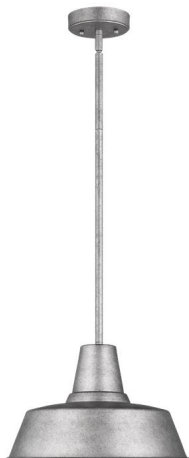

GENERATION LIGHTING

6237401EN3-57: One Light Outdoor Pendant

Dimensions:

Diameter:	14"	Wire:	120" (color/Black)
Height:	9"	Mounting Proc.:	Cap Nuts
		Connection:	Mounted To Box
		Watts:	9
		Lumens:	800

Bulbs:

1 - LED Medium A19 9w Max. 120v - included

Features:

- ENERGY STAR® Qualified
- Dark sky friendly. Designed to emit no light above the 90° horizontal plane. Photometry unavailable.
- LED Bulbs are an efficient, versatile and durable light source that deliver exceptional performance.
- Meets Title 24 energy efficiency standards
- Title 24 compliant when used with included Joint Appendix (JA8) approved lamp.

Collection: Barn Light

Featured in the decorative Fredricksburg collection

1 A19 Medium 100 watt light bulb

Dark sky friendly. Designed to emit no light above the 90° horizontal plane. Photometry unavailable.

Easily converts to LED with optional replacement lamps

Sloped ceiling mounting hardware included

UPC #:785652097980

Finish: Weathered Pewter (57)

Material List:

- 1 Body - Aluminum - Weathered Pewter
- 3 12" Stem - Steel - Weathered Pewter
- 1 6" Stem - Steel - Weathered Pewter