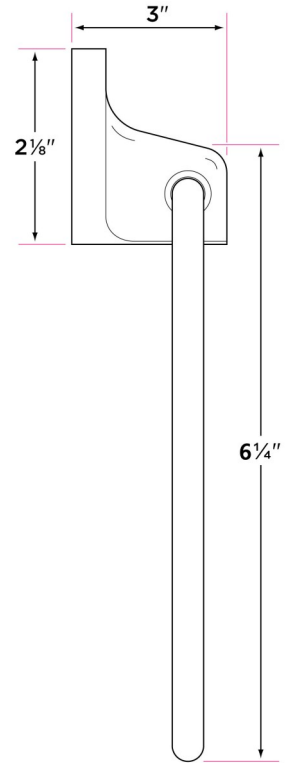

### Specifications

Concealed screw mounting with straight standard head fixing screw

Plated steel mounting brackets with two screws each

Nylon drywall screws included

### Finishes

15 Satin Nickel

11P Vintage Bronze

26 Polished Chrome

FBL Flat Black

DESCRIPTION	PRODUCT CODE	CASE
18" Towel Bar	SA-TB18	20
24" Towel Bar	SA-TB24	20
30" Towel Bar	SA-TB30	20
Towel Ring	SA-TR1	30
Single Post Paper Holder	SA-PH1	30
Two Post Paper Holder	SA-PH2PV	30
Robe Hook	SA-RH1	30

SA-TB18

SA-TR1

SA-TB24

SA-TB30

SA-RH1

SA-PH1

SA-PH2