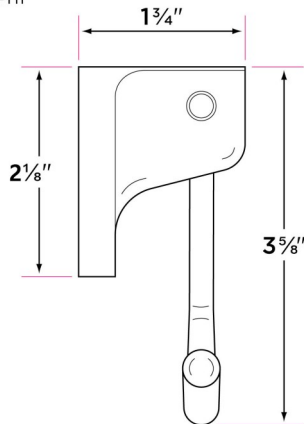

### Specifications

Concealed screw mounting with straight standard head fixing screw

Plated steel mounting brackets with two screws each

Nylon drywall screws included

### Finishes

15 Satin Nickel

11P Vintage Bronze

26 Polished Chrome

FBL Flat Black

DESCRIPTION	PRODUCT CODE	CASE
18" Towel Bar	SA-TB18	20
24" Towel Bar	SA-TB24	20
30" Towel Bar	SA-TB30	20
Towel Ring	SA-TR1	30
Single Post Paper Holder	SA-PH1	30
Two Post Paper Holder	SA-PH2PV	30
Robe Hook	SA-RH1	30

SA-TB18

SA-TR1

SA-TB24

SA-TB30

SA-RH1

SA-PH1

SA-PH2