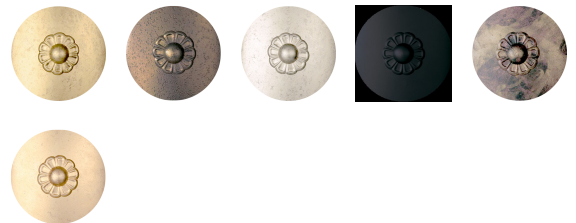

## RENAISSANCE

3761

Recalling the glorious opulence of Baroque chandeliers with its open frame, lyre patterns and bouquet tops, Renaissance is an homage to the seventeenth-century court of King Louis XIV. Our interpretation is boldly contemporary.

### OPTIONS

Heritage Crystal (H), Crystals From Swarovski (S), CRYSTALS FROM SWAROVSKI (TK)

-22, -23, -48, -51, -76, -26

### SPECIFICATIONS

Type:	Wall Sconce
↔ Width/Length:	15in / 38cm
↕ Height:	22.5in / 57cm
↗↘ Depth/Extension:	8in / 20cm
📦 Hang Weight:	8lbs / 3.6kg
Tier Count:	1
Bulb Count:	2
Bulb Info:	(2) E12, 60 MAX, B10**
Voltage:	110V / 220V / CCC