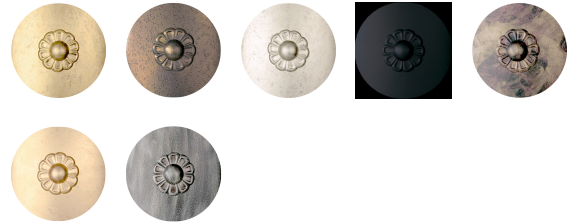

SCHONBEK

1870

RENAISSANCE ROCK

3587

The delightful play of rock crystal gemstones with clear and colored drops transform our Renaissance chandelier into a unique collectible. Its ornate framework, featuring authentic seventeenth-century styling, marries the sensual curves of precious metals with the luminosity of intricately cut glass.

OPTIONS

ROCK (R), ROCK (AD), ROCK (OS)

-22, -23, -48, -51, -76, -26, -47

MORE RENAISSANCE ROCK

3572

3573

3584

SPECIFICATIONS

Type:	Chandelier
↔ Width/Length:	26.5in / 67cm
↕ Height:	35in / 89cm
↓ Chain Length:	40in / 102cm
⬇ Hang Weight:	37lbs / 16.7kg
Tier Count:	1
Bulb Count:	8
Bulb Info:	(8) E12, 60 MAX, B10**
Voltage:	110V / 220V / CCC