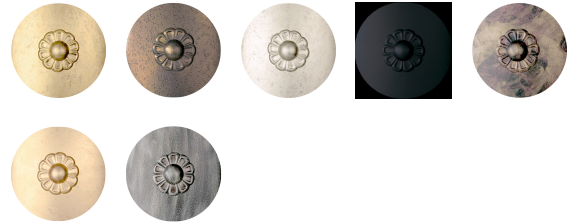

SCHONBEK

1870

RENAISSANCE ROCK

3584

The delightful play of rock crystal gemstones with clear and colored drops transform our Renaissance chandelier into a unique collectible. Its ornate framework, featuring authentic seventeenth-century styling, marries the sensual curves of precious metals with the luminosity of intricately cut glass.

OPTIONS

ROCK (R), ROCK (AD), ROCK (OS)

-22, -23, -48, -51, -76, -26, -47

MORE RENAISSANCE ROCK

3572

3573

3587

SPECIFICATIONS

Type:	Close to Ceiling
↔ Width/Length:	20in / 51cm
↕ Height:	16in / 41cm
📏 Hang Weight:	16lbs / 7.2kg
Tier Count:	1
Bulb Count:	6
Bulb Info:	(6) E12, 40 MAX, B10**
Voltage:	110V / 220V

*Bulb Included **Bulb Not Included