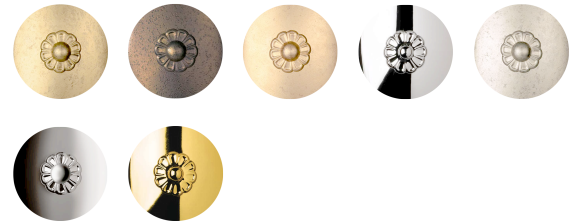

SCHONBEK

1870

CENTURY

1712

The ultimate heirloom chandelier, regal and refined, timeless and classic. A masterpiece of cascading crystals with an intricately cut crystal column, Century is fit for a ballroom, a stately dining room or a grand residence.

OPTIONS

Heritage Crystal (H)

-22, -23, -26, -40, -48, -49, -211

MORE CENTURY

1701	1702	1703
1704	1705	1707
1709	1716	1718
1829		

SPECIFICATIONS

Type:	Chandelier
↔ Width/Length:	30in / 76cm
↕ Height:	29.5in / 75cm
↓ Chain Length:	40in / 102cm
⬇ Hang Weight:	26lbs / 11.7kg
Tier Count:	2
Bulb Count:	12
Bulb Info:	(12) E12, 60 MAX, B10**
Voltage:	110V / 220V / CCC

*Bulb Included **Bulb Not Included