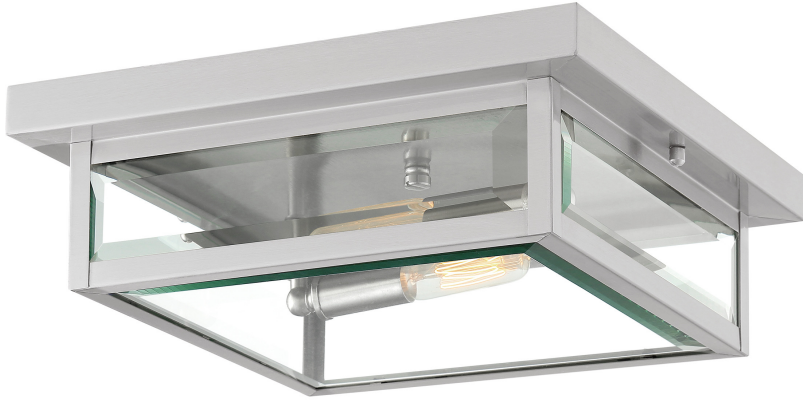

## WVR1312SS

Westover Flush Mount  
Stainless Steel

QUOIZEL  
LIGHTING

### DIMENSIONS

Dimensions: 12" W x 4" H x 12" D

Canopy Dimensions: 12.00"W x 1.00"D

Weight: 5.76 lbs

### DETAILS

Material: Steel

Glass/Shade Description: Clear Beveled  
Glass - Glass - Beveled