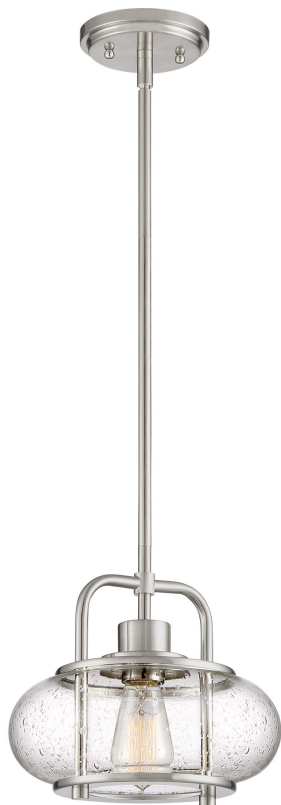

TRG1510BN

Trilogy Mini Pendant
Brushed Nickel

QUOIZEL®

DETAILS

Material: Steel

Glass/Shade Description: Seedy Glass

LAMPING

Light Source: Incandescent

Bulb Included: Yes

Bulb Type: Medium Base

Bulb Quantity: 1

Watts per Bulb: 60

ELECTRICAL

Dimmable: Yes

Voltage: 120v

Wire Length: 8'

INSTALLATION

Location Rating: Damp

Install Position: N/A

Sloped Ceiling Compatible: Yes

DIMENSIONS

Dimensions: 10" W x 9.5" H x 10" D

Overall Height: 48.5"

Canopy Dimensions: 5.00" Dia.

Chain/Downrod Length: 2 (0.5"D x 6") and 2 (0.5"D x 12")
Down Rods

Weight: 4.20 lbs

Dimensional Weight: 10.00 lbs.