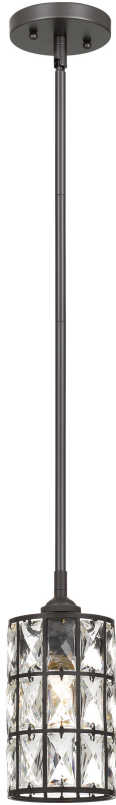

## QPP4046WT

Oliver Mini Pendant  
Western Bronze

### DIMENSIONS

Dimensions: 5" W x 9.75" H x 5" D

Overall Height: 48.25"

Canopy Dimensions: 4.75" Dia.

Chain/Downrod Length: 2 (0.5"D x 6") and 2 (0.5"D x 12")  
Down Rods

Weight: 3.90 lbs

Dimensional Weight: 5.00 lbs.

### DETAILS

Material: Steel-Crystal

Glass/Shade Description: Crystal