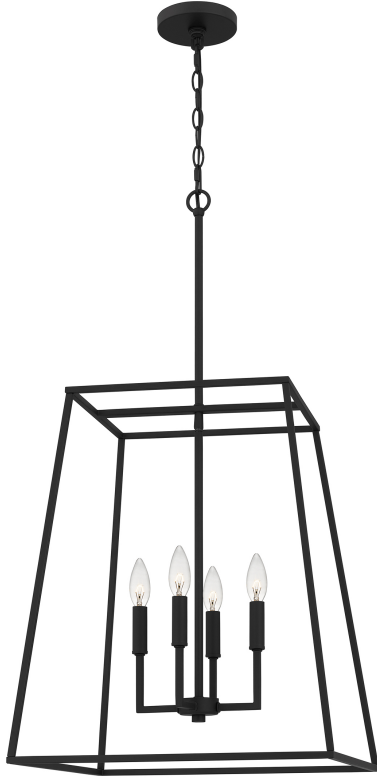

PRC2818MBK
Prescott Pendant
Matte Black

QUOIZEL
LIGHTING

DIMENSIONS

Dimensions: 18.00" W x 35.50" H x 18.00" D

Overall Height: 89.5"

Canopy Dimensions: 5.00"W x 0.75"D

Chain/Downrod Length: 8'

Weight: 6.33 lbs

DETAILS

Material: STEEL

LAMPING

Light Source: Incandescent

Bulb Included: No

Bulb Type: Candelabra Base

Bulb Quantity: 4

Watts per Bulb: 60

ELECTRICAL

Dimmable: Yes

Voltage: 120v

Wire Length: 8'

INSTALLATION

Location Rating: Damp

Install Position: N/A

Sloped Ceiling Compatible: Yes