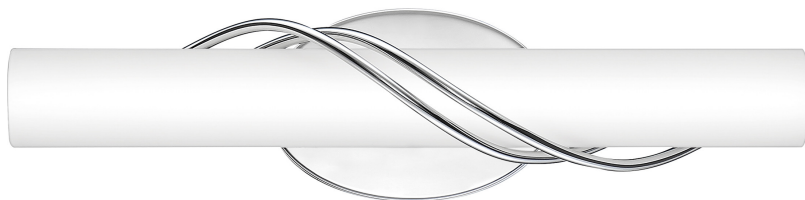

PCSQ8519C

Serenade Vanity Light
Polished Chrome

QUOIZEL®

DIMENSIONS

Dimensions: 19" W x 4.75" H x 4" D

Backplate Dimensions: 4.75"H x 7.00"W

HCWO: 9.5"

Weight: 2.20 lbs

Dimensional Weight: 10.00 lbs.

DETAILS

Material: Steel-Glass

Glass/Shade Description: Etched Glass with
Painted White Interior

LAMPING

Light Source: Integrated LED

PHOTOMETRICS

LED

Lumens: 1646

LED Total Watts: 20

Color Rendering: 90

Color Temperature: Warm(3000K)

ELECTRICAL

Dimmable: Yes

Dimmer Type: ELV

Voltage: 120v