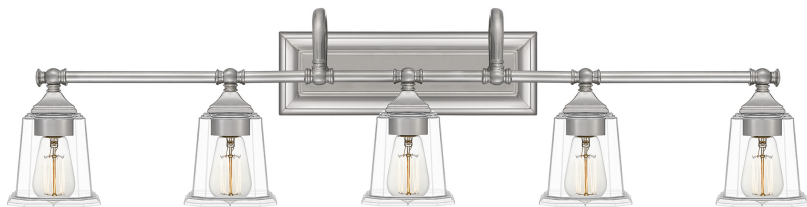

## NLC8605BN

Nicholas Bath Light  
Brushed Nickel

QUOIZEL  
LIGHTING

### DETAILS

Material: Steel

Glass/Shade Description: Clear Glass

### LAMPING

Light Source: Incandescent

Bulb Included: No

Bulb Type: Medium Base

Bulb Quantity: 5

Watts per Bulb: 100

### ELECTRICAL

Dimmable: Yes

Voltage: 120v

Wire Length: 0.5'