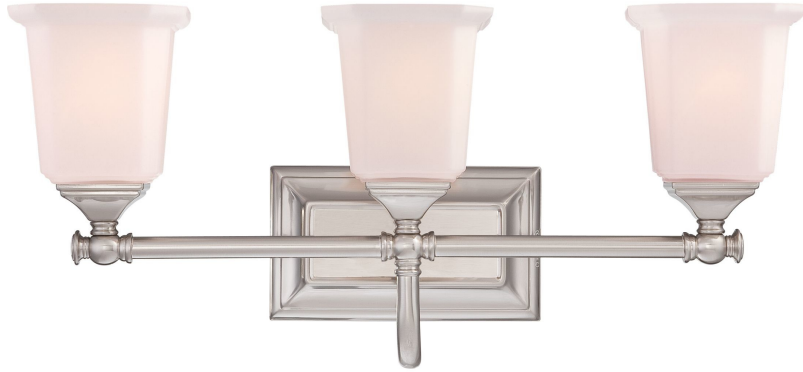

NL8603BN

Nicholas Vanity Light
Brushed Nickel

QUOIZEL®

DETAILS

Material: Steel

Glass/Shade Description: Opal Etched Glass

LAMPING

Light Source: Incandescent

Bulb Included: No

Bulb Type: Medium Base

Bulb Quantity: 3

Watts per Bulb: 100

ELECTRICAL

Dimmable: Yes

Voltage: 120v

Wire Length: 0.5'

INSTALLATION

Location Rating: Damp

Install Position: Up/Down

DIMENSIONS

Dimensions: 22" W x 10" H x 7" D

Backplate Dimensions: 4.50"H x 8.00"W

HCWO: 6.5"

Weight: 5.70 lbs