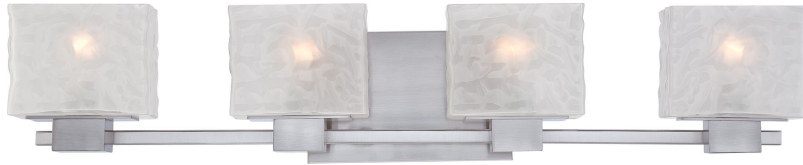

MLD8604BN

Melody Vanity Light
Brushed Nickel

QUOIZEL®

DETAILS

Material: Steel-Glass

Glass/Shade Description: Mottled Textured Glass

LAMPING

Light Source: Incandescent

Bulb Included: No

Bulb Type: Medium Base

Bulb Quantity: 4

Watts per Bulb: 100

ELECTRICAL

Dimmable: Yes

Voltage: 120v

Wire Length: 0.5'

INSTALLATION

Location Rating: Damp

Install Position: Up/Down

DIMENSIONS

Dimensions: 33" W x 6.5" H x 5.5" D

Backplate Dimensions: 5.75"H x 9.00"W

HCWO: 3.5"

Weight: 9.24 lbs